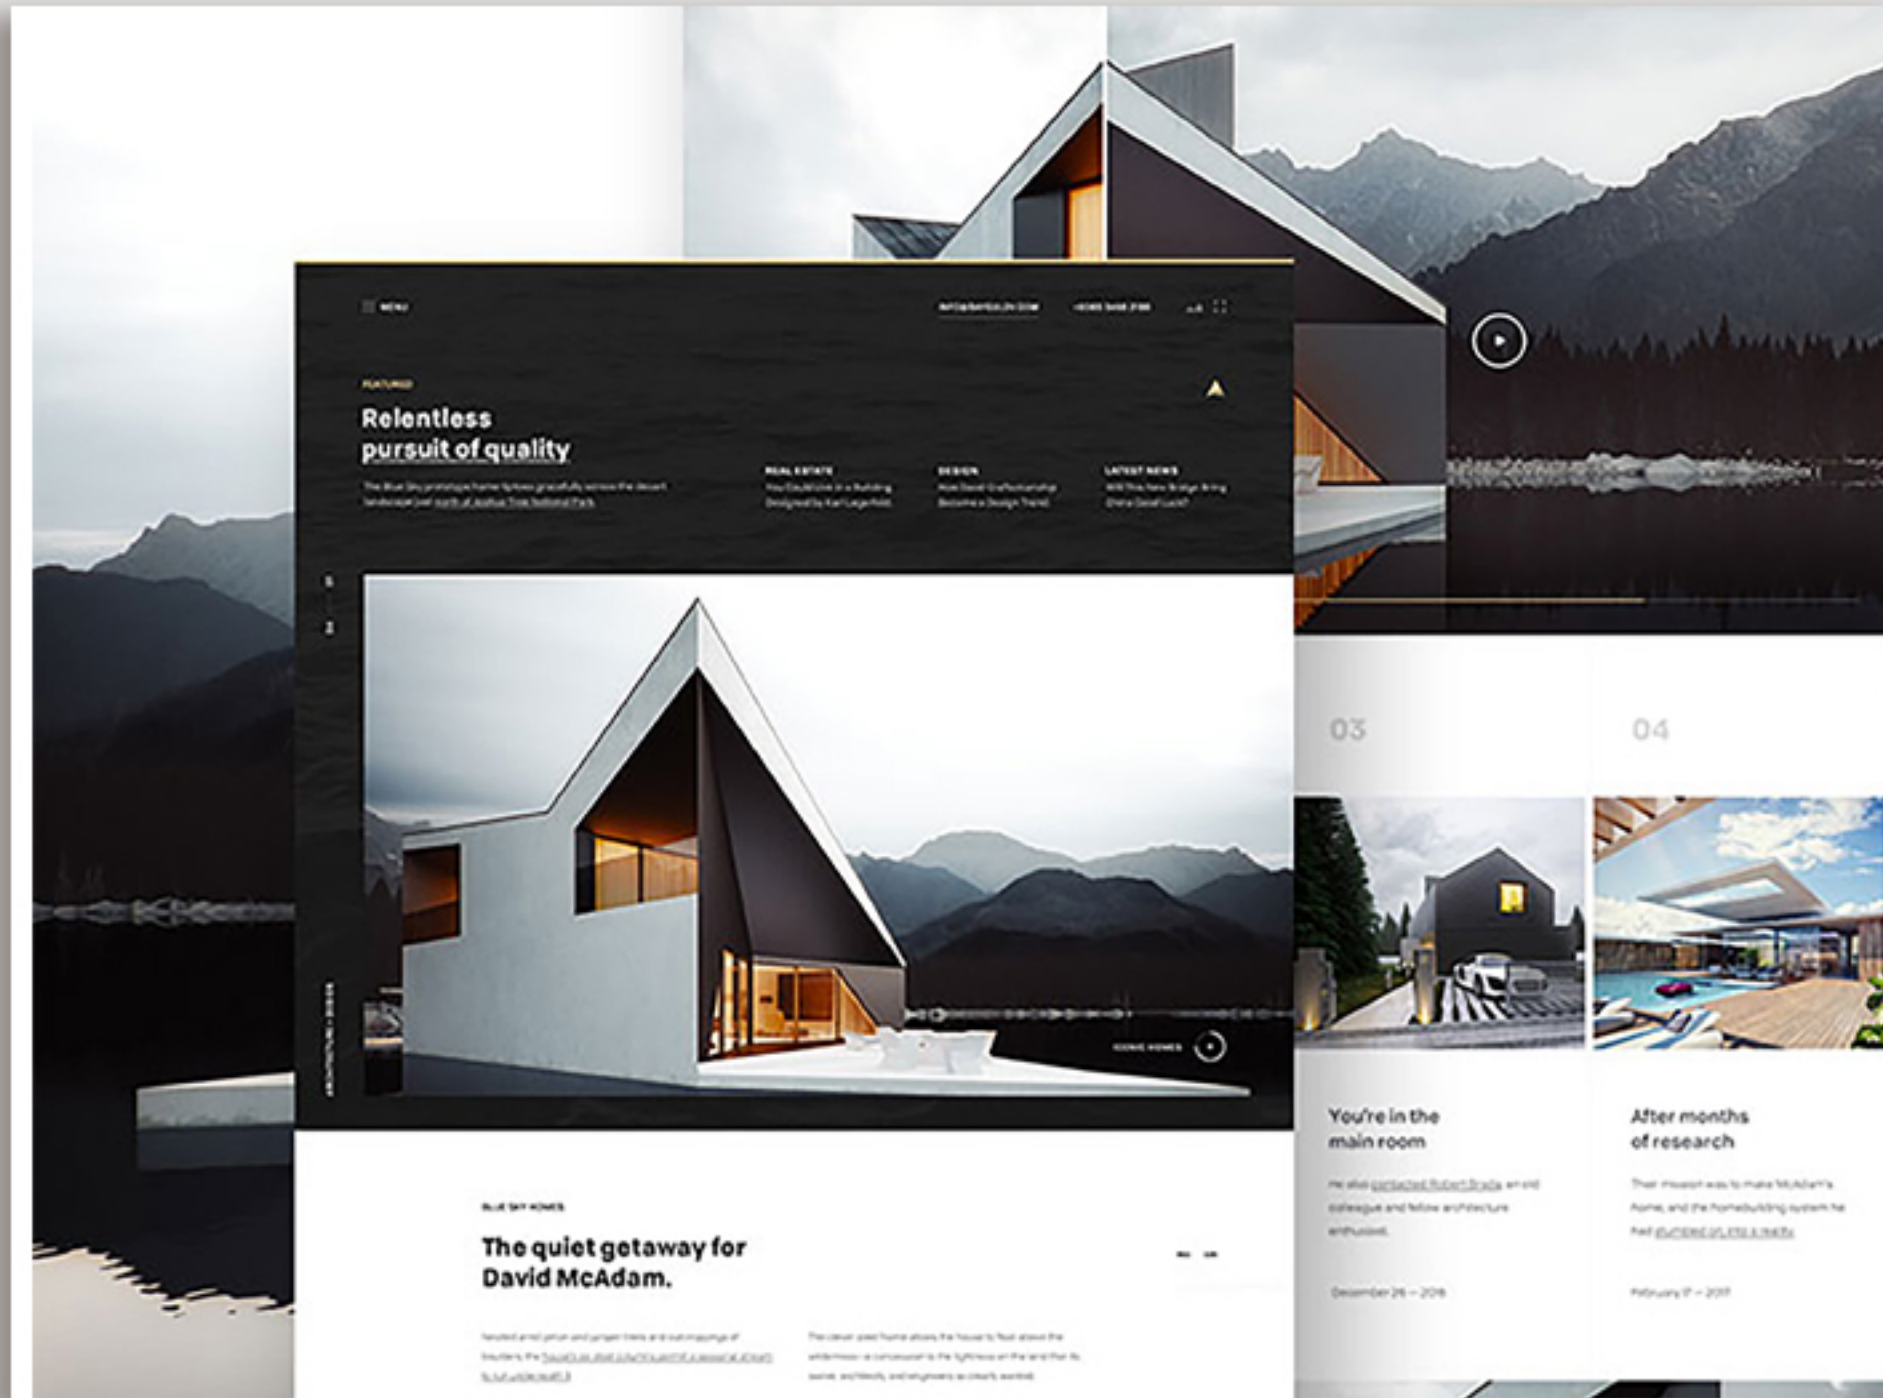

BeInterior 4 - BeTheme

BE IN TERIOR

- Home
- Showcase
- Details
- Studio
- Start project
- Buy now

We design indoor spaces for living

CONTACT US

400+ websites

RSA Robertson Strong Apgar Architects

home	portfolio	sustainability	history	news	contact
------	-----------	----------------	---------	------	---------